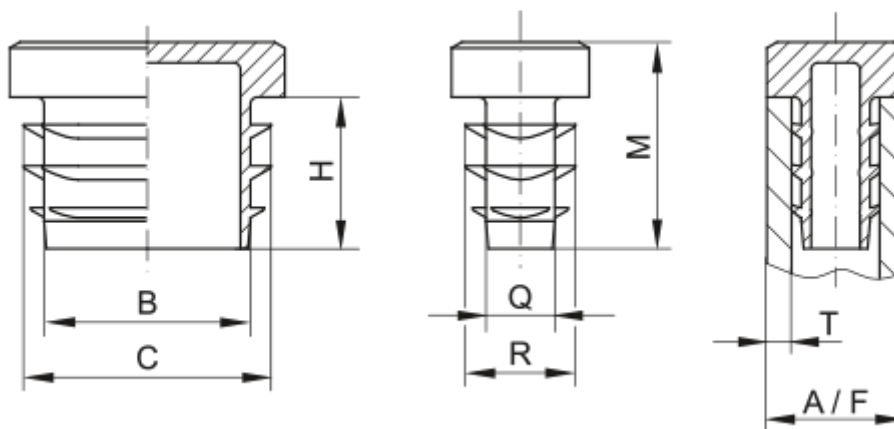

Article number: 59GPN270R8050152

Description: KLEE Square plugs GPN 270 - 80x50 (Wall thickness 1,5-2)

## Measures

A = 80x50

B = 73

C = 78

H = 17

M = 22

Q = 43

R = 48